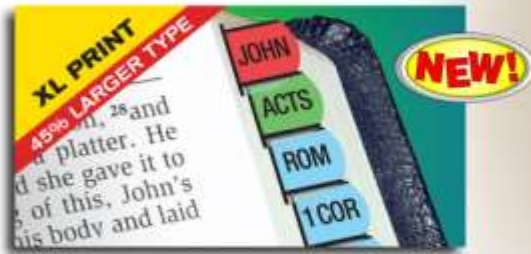

VERSE FINDERS BIBLE TAB SPINNER DISPLAYS

FEATURES: **COUNTER SPINNERS** Hold BEST SELLING Styles.
 CONTENTS: 60 or 96 Pieces
 SIZE: 12" Diameter X 15" H w/ Header
 DISPLAY: \$20 Display Cost Offset with \$24.95 FREE Goods
 DISCOUNT: Display 50%

DISPLAYS

PQ 1 60 Standard Pkg #00060
 \$299.40 Retail + \$24.95 FREE Goods
 \$149.70 50% Net + \$20 Display Cost
 12 Each \$324.35 Total Retail
 VF(H)-P/G, P/R, P/S, \$169.70 Total Net
 VF(SL)-P/G, P/S

IMPULSE DISPLAYS

FEATURES: **COMPACT COUNTER FIXTURE**
 Holds 4 BEST Selling THIN PACK Styles.
 CONTENTS: 48 Pieces
 SIZE: 6" W X 11" H X 6" D
 DISPLAY: FREE
 DISCOUNT: Display 50%

DISPLAYS

PQ 1 48(H) Pcs #75348
 \$239.52 Retail
 \$119.76 50% Net
 12 Each
 #75304, 15, 26, 37