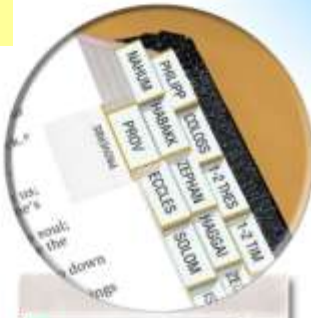

# VERSE FINDERS BIBLE INDEX TABS

**FEATURES:** *Easy to Install* – No Alignment Guides or Folding Required. Just Press and Stick. Tabs are Self-Aligning. Index your Bible in Minutes... Not Hours. Attractive and Durable for Years of Trouble-Free Use.  
**HORIZONTAL Style** – Reads left to Right. Compact 3/8" Design Indexes a Standard Bible in Only 2 Rows, Making Books Easier to Find. **SLIM LINE Style** – Extend only 1/4" and Install in 4 Rows.  
**NEW eXtra Large Print Horizontal Style** – **45% LARGER Font Size!**

## OPEN STOCK – Horizontal Style

PQ 12	\$4.99	Retail
	Gold	#VF(H)-P/G
	Kid's Tabs	#VF(H)-P/KT
	Rainbow	#VF(H)-P/R
	Silver	#VF(H)-P/S
	Yellow	#VF(H)-P/Y
	Catholic/Gold	#VF(H)-C/G
	Spanish/Gold	#VF(H)-SP/G
	<b>NEW! XL Print/Gold</b>	<b>#VF(H)-XLP/G</b>
	<b>NEW! XL Print/Rainbow</b>	<b>#VF(H)-XLP/R</b>

## HORIZONTAL

## OPEN STOCK – Horizontal Style THIN PACKS

PQ 12	\$4.99	Retail
	Gold	#75304
	Kid's Tabs	#75315
	Rainbow	#75326
	Silver	#75337
	<b>NEW! XL Print/Gold</b>	<b>#75904</b>
	<b>NEW! XL Print/Rainbow</b>	<b>#75926</b>