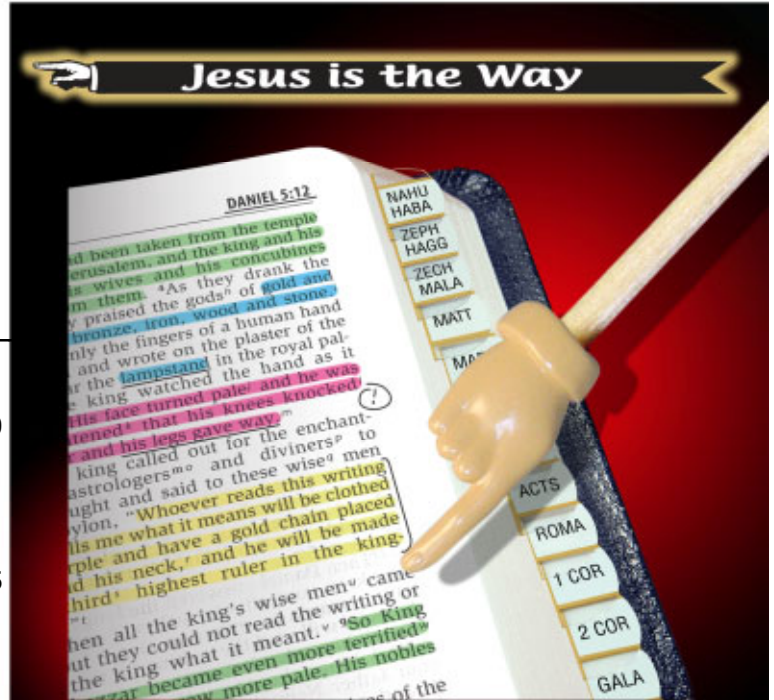

HAND POINTERS

FEATURES: **Ideal for Making Your Point!**
Each is a Wooden Dowel with a Plastic Hand on the End.
#53001 - 11" Hand Pointer with **NEW** "Jesus is the Way" Imprint
#57501 - 26" Hand Pointer
Perfect for Black Boards
DISCOUNT: Display 50%, Package 75%
Custom Imprinting Available

DISPLAY

PQ 1 50 Pieces #53001 #53050
$99.50 Retail / $1.99 Each
$49.75 / 50% Discount

PACKAGE

PQ 1 25 Pieces #57501 #57525
$124.75 Retail / $4.99 Each
$31.19 / 75% Discount

CUSTOM IMPRINT PRICING:

11" HAND POINTER

$1.99 Retail without Imprint

QTY.	#530-1 HAND POINTER	2.25" W X .125" H STD. IMPRINT	6" W X .125" H LARGE IMPRINT
500	$0.49 each	$0.35 each	$0.50 each
1000	0.49	0.25	0.37
5000	0.49	0.15	0.22
10000	0.48	0.12	0.18
20000	0.43	0.10	0.15

LARGE HAND POINTER

$4.99 Retail without Imprint

QTY.	#575-1 LARGE POINTER	5" W X .1562" H or 3" W X .4687" H STANDARD IMPRINT
500	$1.24 each	$ 0.45 each
1000	1.24	0.35
2000	1.24	0.27
5000	1.20	0.22
10000	1.08	0.20

Based on customer supplied camera ready artwork at 100% and 200%.

Prices above include: Set-up charges
Standard ink colors

PMS inks: $20.00 each

Artwork: If necessary subject to a $50
Minimum Charge

Proofs: If necessary $30.00

Shipping: FOB IL