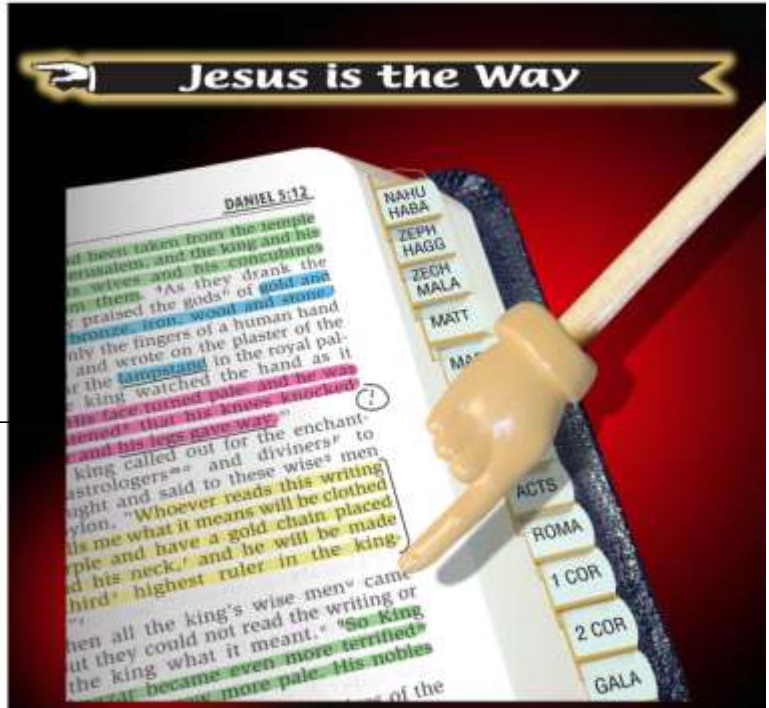

HAND POINTERS

FEATURES: **Ideal for Making Your Point!**
 Each is a Wooden Dowel with a Plastic Hand on the End.
 #53001 - 11" Hand Pointer with **NEW**
"Jesus is the Way" Imprint
\$1.37 PROMOTIONAL PRICE
WITH 50% MARGIN!
 #57501 - 26" Hand Pointer
Perfect for Black Boards
DISCOUNT: Display 65%, Package 75%
Custom Imprinting Available